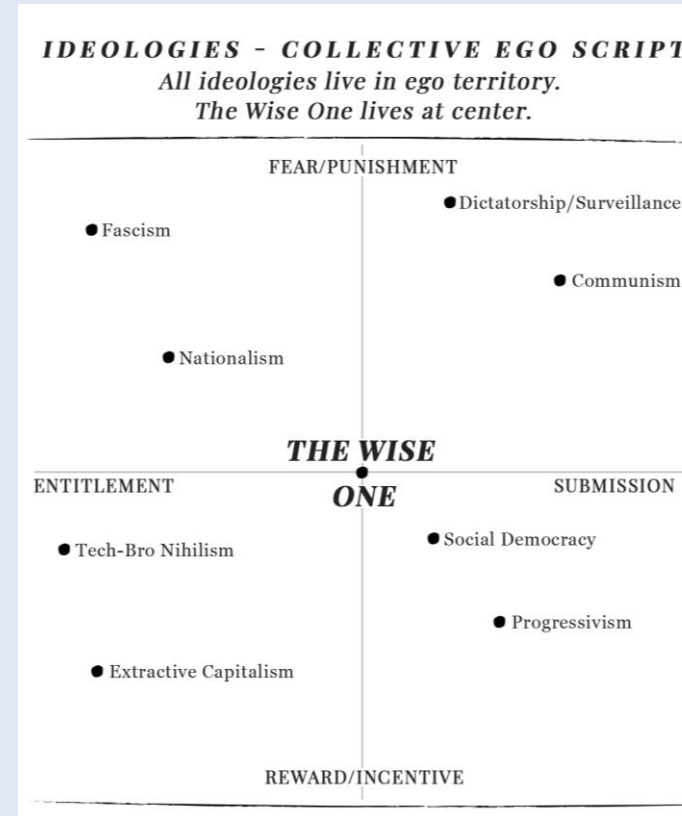

Every science is an instrument.

The Script of Creation is the conductor.

*Right now, it is playing the end of the Age of Ego
and the rise of the Age of Love —
for the highest good of all.*

KARMARICULUM

Within the Script of Creation, your Karmariculum is your role —
The path of your own becoming and your contribution to all.

Your talents, passions, experiences, astrology—
all aligning you with the cosmos.

8 BILLION EGO SCRIPTS

SCRIPT CONFLICT

My script vs. the Script of Creation.

Multiplied by 8 billion.

The grid is the tent fabric.

Every hand pulling in a different direction.

Grid locked.

APPLIED SPIRITUALITY

People who start where I started do not end up here.

Three DUIs. A jail floor. Twenty years of sobriety.

From losing the ego's power struggle to reclaiming the power of Love.