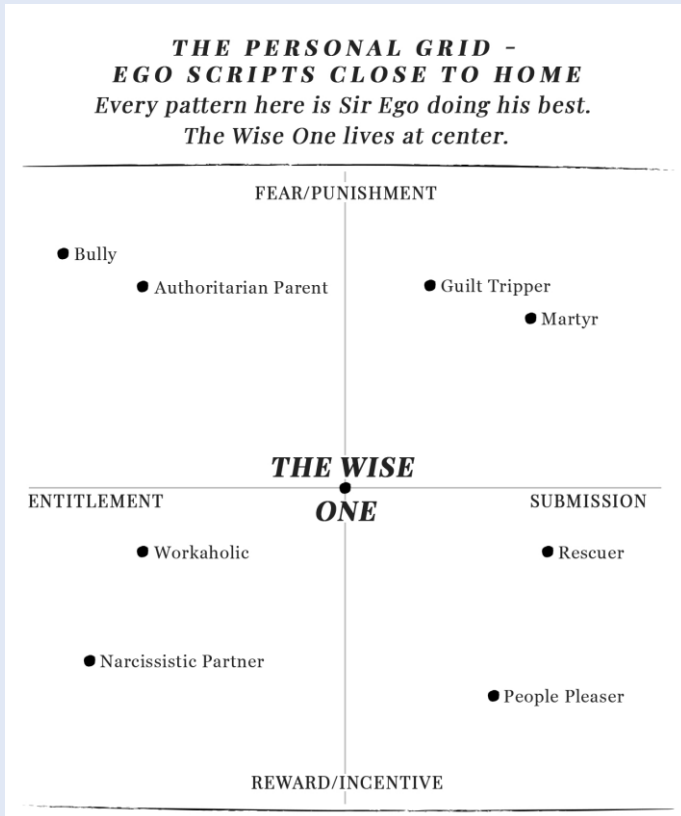

Every science is an instrument.

The Script of Creation is the conductor.

*Right now, it is playing the end of the Age of Ego
and the rise of the Age of Love —
for the highest good of all.*

KARMARICULUM

Within the Script of Creation, your Karmariculum is your role —
The path of your own becoming and your contribution to all.

Your talents, passions, experiences, astrology—
all aligning you with the cosmos.

8 BILLION EGO SCRIPTS

SCRIPT CONFLICT

My script vs. the Script of Creation.

Multiplied by 8 billion.

The grid is the tent fabric.

Every hand pulling in a different direction.

Grid locked.

APPLIED SPIRITUALITY

People who start where I started do not end up here.

Three DUIs. A jail floor. Twenty years of sobriety.

From losing the ego's power struggle to reclaiming the power of Love.